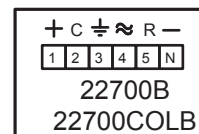

* ELECTRIC LOCK
MAX 700mA

acet 31/07/03
VPE71S324